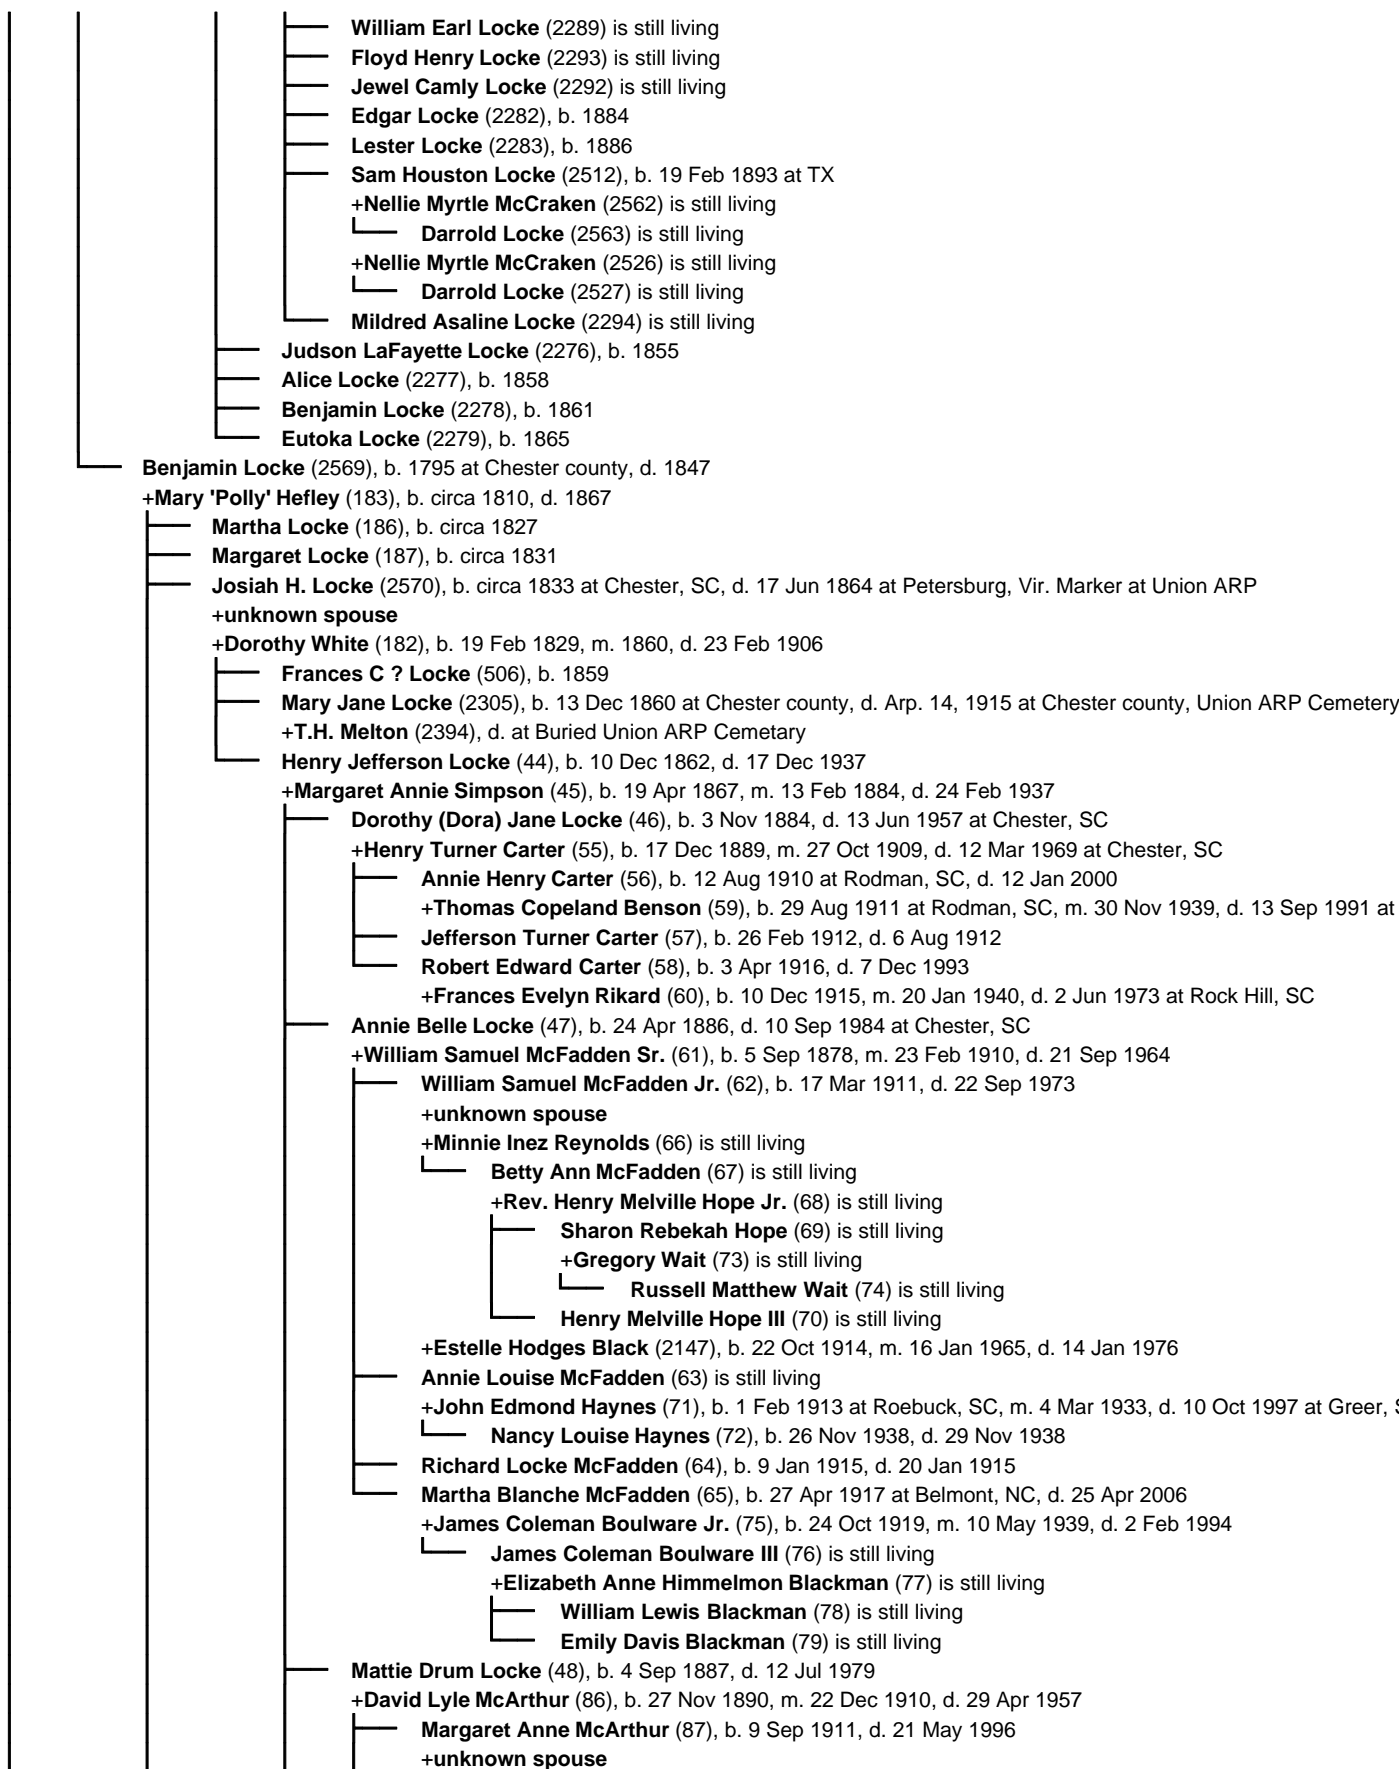

— **Georgia A. Locke** (2442), b. 1847

— **Virginia Alice Locke** (2443), b. 20 Aug 1849 at MS, d. 1 Jul 1871

— **Louella Elizabeth Locke** (2444), b. 12 Mar 1852 at MS, d. 13 May 1929

— **Henry Clay Locke** (2445), b. 7 Jun 1854, d. 1933